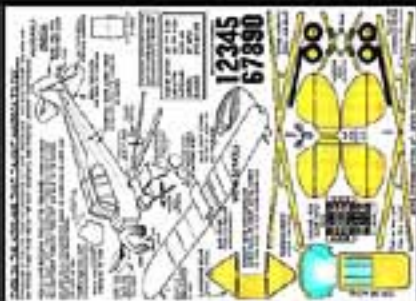

FOLD UP

FOLD BACK

(FRONT FACING)

A FREE 10" MODEL OF THIS
 PIPER CUB IS YOURS WHEN
 YOU VISIT OUR WEB SITE AT:

WWW.FIDDLERSGREEN.NET

Lots MORE free models
 Lots of info and historical notes

Over 200 cardmodel airplanes
 are available- all downloadable
 and very reasonable priced.