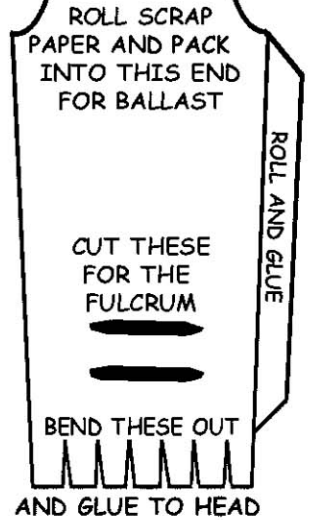

MAD COW

WITH BOBBING HEAD

NECK BALANCES ON EDGE

PARTIALLY CUT OUT EYES ETC AND FOLD UP

LITTLE SQUARES OF CHOCOLATE (hehehehe)

FREELY DISTRIBUTED WITHOUT CHARGE COMPLIMENTS OF:
WWW.FIDDLERSGREEN.NET

VISIT US FOR MORE FREE MODELS

EASY TO BUILD!!

NEEDED...

- SCISSORS OR CRAFT KNIFE
- WHITE GLUE OR GLUE STICK
- STRAIGHT EDGE (for scoring bend lines)