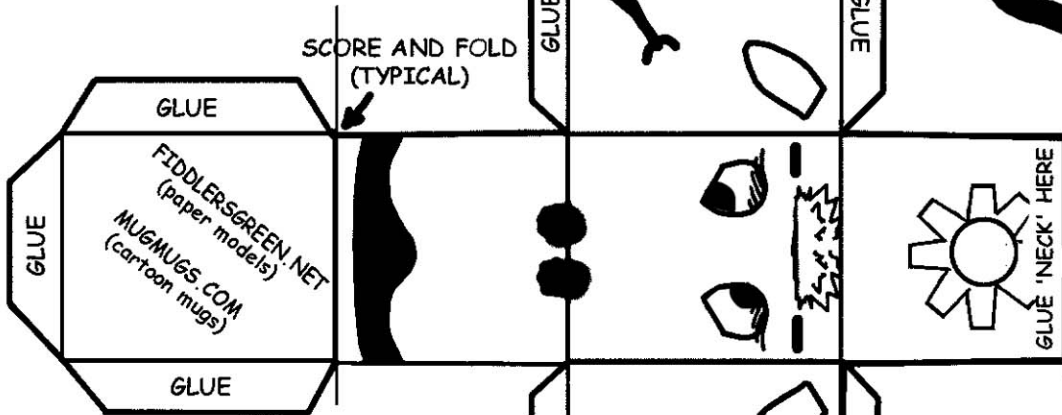

MAD COW

WITH BOBBING HEAD

NECK BALANCES ON EDGE

PARTIALLY CUT OUT EYES ETC AND FOLD UP

LITTLE SQUARES OF CHOCOLATE (hehehehe)

FREELY DISTRIBUTED WITHOUT CHARGE COMPLIMENTS OF:
WWW.FIDDLERSGREEN.NET

VISIT US FOR MORE FREE MODELS

EASY TO BUILD!!

NEEDED...

- SCISSORS OR CRAFT KNIFE
- WHITE GLUE OR GLUE STICK
- STRAIGHT EDGE (for scoring bend lines)