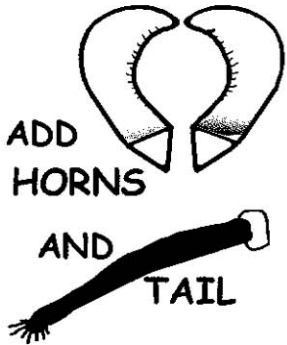

MAD COW

WITH BOBBING HEAD

NECK BALANCES ON EDGE

PARTIALLY CUT OUT EYES ETC AND FOLD UP

LITTLE SQUARES OF CHOCOLATE (hehehehe)

FREELY DISTRIBUTED WITHOUT CHARGE COMPLIMENTS OF:
WWW.FIDDLERSGREEN.NET

VISIT US FOR MORE FREE MODELS