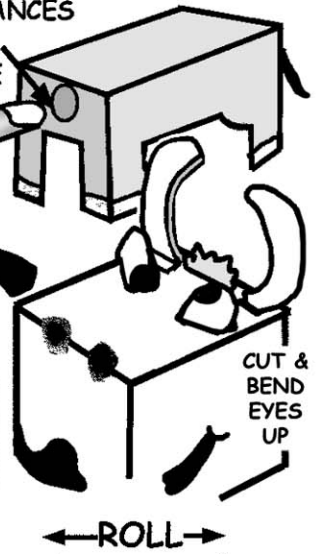

MAD COW

WITH BOBBING HEAD

NECK BALANCES ON EDGE

PARTIALLY CUT OUT EYES ETC AND FOLD UP

LITTLE SQUARES OF CHOCOLATE (hehehehe)

FREELY DISTRIBUTED WITHOUT CHARGE COMPLIMENTS OF:
WWW.FIDDLERSGREEN.NET

VISIT US FOR MORE FREE MODELS

EASY TO BUILD!!

NEEDED...

- SCISSORS OR CRAFT KNIFE
- WHITE GLUE OR GLUE STICK
- STRAIGHT EDGE (for scoring bend lines)